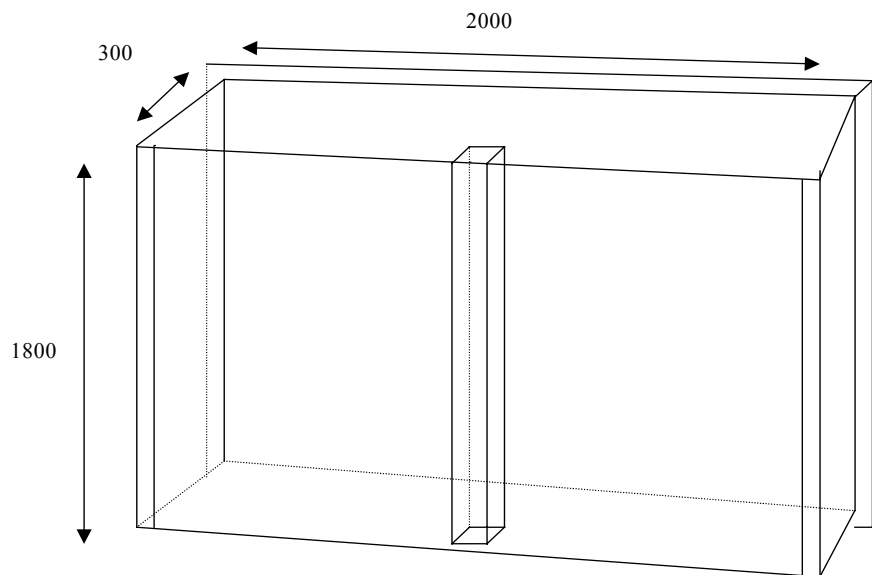

FABRICATIONS

STANDARD MAN DOOR

0.9 metres x 1.5 metres

STANDARD MAN DOOR

Please note – Drawing Not to Scale

FABRICATIONS

DROP BOARD REGULATORS

STANDARD DOUBLE BOARD
REGULATOR

Please note – Drawing Not to Scale