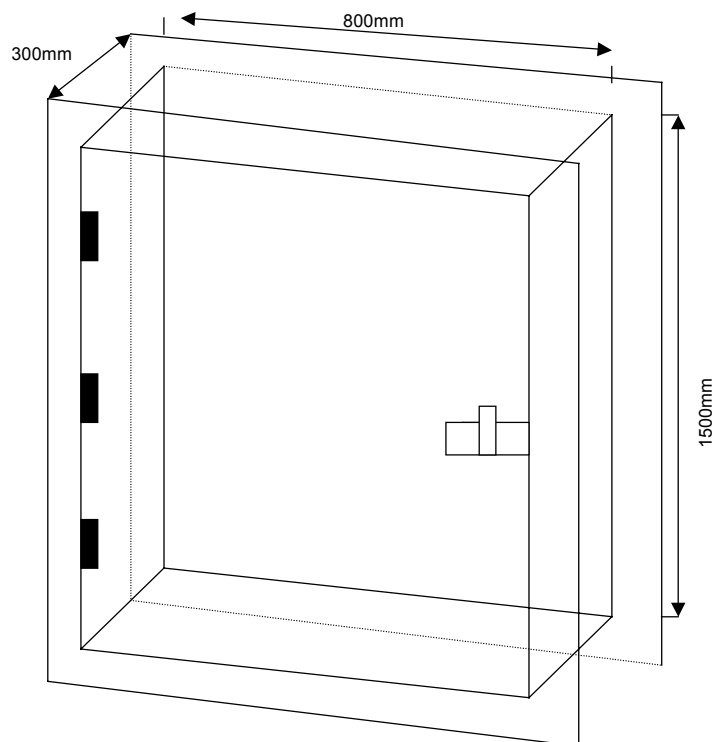

FABRICATIONS

DESCRIPTION

Whitfield Minerals are able to supply high quality man doors, drop board regulators and other fabrications required for ventilation walls. All fabrications are pre-painted and ready for installation. Specific design requirements will require adequate notice to allow for manufacturing.

FABRICATIONS

STANDARD MAN DOOR

0.9 metres x 1.5 metres

STANDARD MAN DOOR

Please note – Drawing Not to Scale

FABRICATIONS

DROP BOARD REGULATORS

STANDARD DOUBLE BOARD
REGULATOR

Please note – Drawing Not to Scale